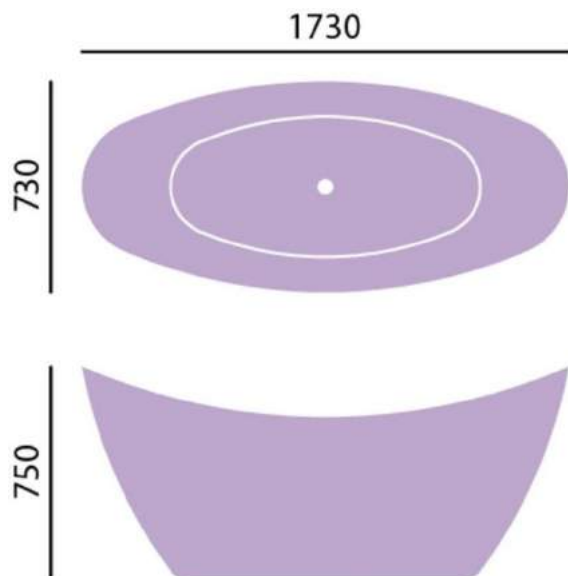

TECHNICAL DATA SHEET

HERITAGE®

BATHROOMS

Hylton

Freestanding Acrylic Bath

Product Specification

Product Codes & Finishes:	BHYFS00GLD (Gold Effect)
	BHYFS00COP (Copper Effect)
	BHYFS00STL (Stainless Steel Effect)
Product Type:	Classic
Construction:	Cast Acrylic & designed to conform to BS4305-1 & BS4305-2
Dimensions:	Height: 750mm Width: 730 Length: 1730
Weight:	55Kg
Water Capacity:	200ltr

Additional Information

- Lifetime Guarantee
- Use with freestanding taps only
- Clicker Waste included
- Integral overflow included
- Waste trap required – options available include Shallow Trap Waste (THCI5CI & THAI5CI)

Technical Advice: For further information please call 0844 701 8503 or email technical@heritagebathrooms.com.

Guarantee: Lifetime Guarantee covering manufacturing faults.

Heritage Bathrooms, Birch Coppice Business Park, Dordon, Tamworth, B78 1SG
Telephone: 0844 701 8501 Facsimile: 0844 701 8502
Web Site: www.heritagebathrooms.com Email: technical@heritagebathrooms.com

D2

The information contained on this page was correct at date of issue. Fitting dimensions are provided as a guide only. Some variation may occur due to manufacturing tolerances. Heritage Bathrooms pursues a policy of continuing improvement in design and performance of its products and so reserves the right to change specifications without prior notice.